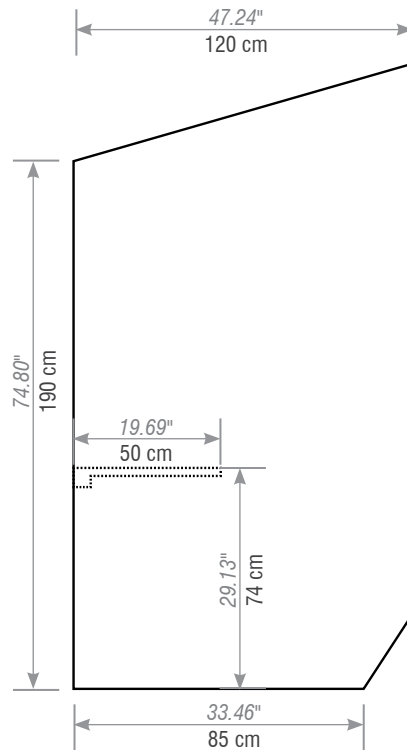

BuzziBooth | Useful Links

Price List

Warranty

Install. instructions

2D DWG

3D Sketchup

Questions? Don't hesitate to contact your local agent or distributor

BuzziBooth | Dimensions & Weight

	Size:	Height	Weight:
Standard	129 x 120 cm 50.79 x 47.24"	216 cm 85.04"	88 kg 194.01 lbs
transport crate incl. BuzziBooth	228,5 x 142,5 cm 89.76 x 55.91"	44 cm 17.32"	120,5 kg 265.66 lbs
lightboard	43,5 x 93 cm 16.93 x 36.61"		4,8 kg 10.58 lbs

BuzziBooth | Dimensions & Weight

	Depth:	Height	Weight:
upholstered worktop with cabletray	50 cm 19.69"	12 cm 4.72"	5,4 kg 11.90 lbs
laminated worktop flat - without cabletray	50 cm 19.69"	2 cm 0.79"	7,6 kg 16.76 lbs
worktop in Antwerp Oak with cabletray	50 cm 19.69"	12 cm 4.72"	10,3 kg 22.71 lbs
worktop in Antwerp Oak without cabletray	50 cm 19.69"	2 cm 0.79"	8 kg 17.64 lbs

	Size:	Height	Weight:
Standard	129 x 120 cm <i>50.79 x 47.24"</i>	234 cm <i>92.13"</i>	96 kg <i>211.64 lbs</i>
transport crate incl. BuzziBooth	204,5 x 251,5 cm <i>80.31 x 98.82"</i>	43 cm <i>16.93"</i>	120,5 kg <i>330.69 lbs</i>
lightboard	43,5 x 93 cm <i>16.93 x 36.61"</i>		4,8 kg <i>10.58 lbs</i>