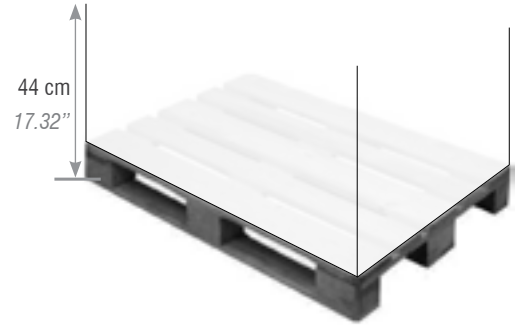

BuzziBooth | Useful Links

Price List

Warranty

Install. instructions

2D DWG

3D Sketchup

Questions? Don't hesitate to contact your local agent or distributor

BuzziBooth | Dimensions & Weight

	Size:	Height	Weight:
Standard	129 x 120 cm 50.79 x 47.24"	216 cm 85.04"	88 kg 194.01 lbs
transport crate incl. BuzziBooth	228,5 x 142,5 cm 89.76 x 55.91"	44 cm 17.32"	120,5 kg 265.66 lbs
lightboard	43,5 x 93 cm 16.93 x 36.61"		4,8 kg 10.58 lbs

BuzziBooth | Dimensions & Weight

	Depth:	Height	Weight:
upholstered worktop with cabletray	50 cm 19.69"	12 cm 4.72"	5,4 kg 11.90 lbs
laminated worktop flat - without cabletray	50 cm 19.69"	2 cm 0.79"	7,6 kg 16.76 lbs
worktop in Antwerp Oak with cabletray	50 cm 19.69"	12 cm 4.72"	10,3 kg 22.71 lbs
worktop in Antwerp Oak without cabletray	50 cm 19.69"	2 cm 0.79"	8 kg 17.64 lbs