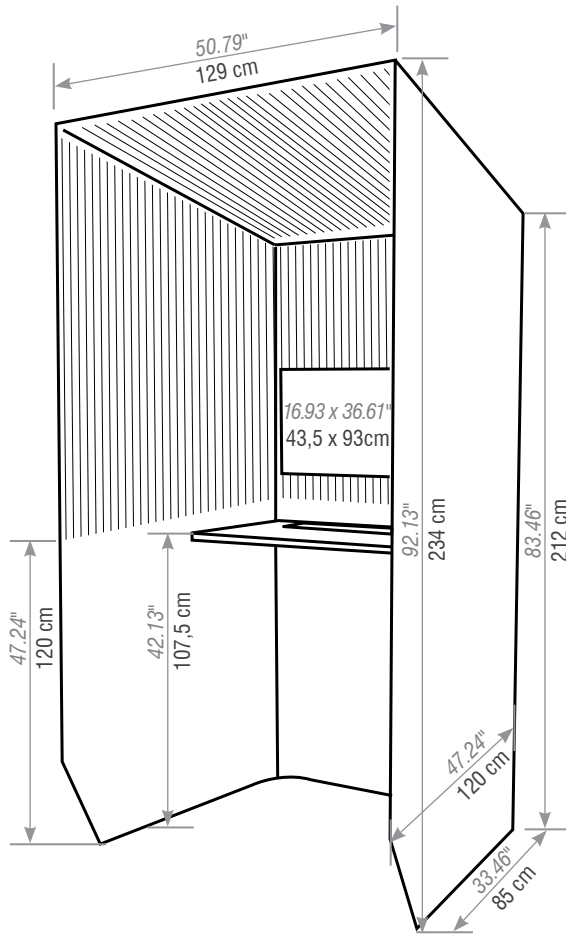

	Size:	Height	Weight:
Standard	129 x 120 cm 50.79 x 47.24"	216 cm 85.04"	88 kg 194.01 lbs
transport crate incl. BuzziBooth	228,5 x 142,5 cm 89.76 x 55.91"	44 cm 17.32"	120,5 kg 265.66 lbs
lightboard	43,5 x 93 cm 16.93 x 36.61"		4,8 kg 10.58 lbs

BuzziBooth Standing | Useful Links

Price List

Warranty

Install. instructions

2D DWG

3D Sketchup

Questions? Don't hesitate to contact your local agent or distributor

BuzziBooth Standing | Dimensions & Weight

	Size:	Height	Weight:
Standard	129 x 120 cm <i>50.79 x 47.24"</i>	234 cm <i>92.13"</i>	96 kg <i>211.64 lbs</i>
transport crate incl. BuzziBooth	204,5 x 251,5 cm <i>80.31 x 98.82"</i>	43 cm <i>16.93"</i>	120,5 kg <i>330.69 lbs</i>
lightboard	43,5 x 93 cm <i>16.93 x 36.61"</i>		4,8 kg <i>10.58 lbs</i>

BuzziBooth Standing | Dimensions & Weight

	Depth:	Height	Weight:
upholstered worktop with cabletray	50 cm 19.69"	12 cm 4.72"	5,4 kg 11.90 lbs
laminated worktop flat - without cabletray	50 cm 19.69"	2 cm 0.79"	7,6 kg 16.76 lbs
worktop in Antwerp Oak with cabletray	50 cm 19.69"	12 cm 4.72"	10,3 kg 22.71 lbs
worktop in Antwerp Oak without cabletray	50 cm 19.69"	2 cm 0.79"	8 kg 17.64 lbs