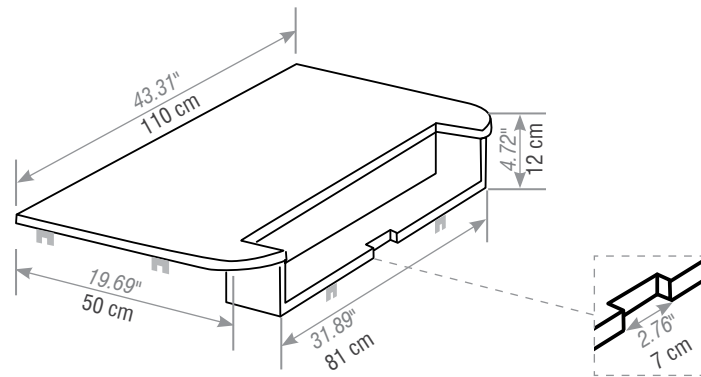

with cabletray: