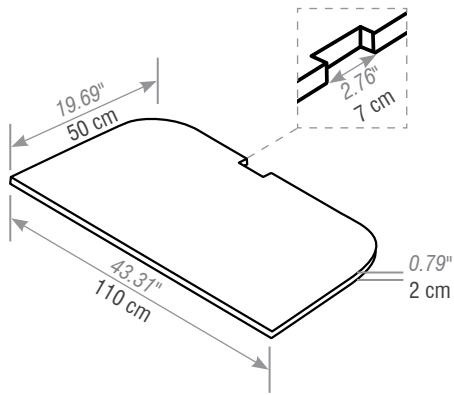

BuzziBooth | Dimensions & Weight

	Depth:	Height	Weight:
upholstered worktop with cabletray	50 cm | 19.69"	12 cm | 4.72"	5,4 kg 11.90 lbs
laminated worktop flat - without cabletray	50 cm | 19.69"	2 cm | 0.79"	7,6 kg 16.76 lbs
worktop in Antwerp Oak with cabletray	50 cm | 19.69"	12 cm | 4.72"	10,3 kg 22.71 lbs
worktop in Antwerp Oak without cabletray	50 cm | 19.69"	2 cm | 0.79"	8 kg 17.64 lbs

without cabletray: