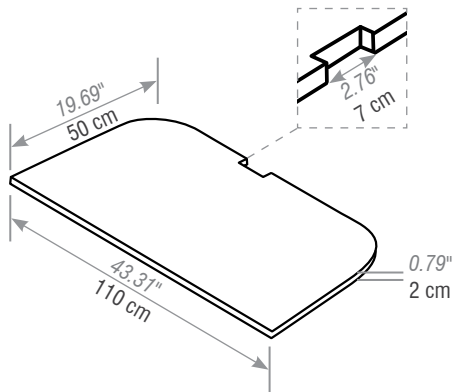

BuzziBooth Standing | Dimensions & Weight

	Depth:	Height	Weight:
upholstered worktop with cabletray	50 cm | 19.69"	12 cm | 4.72"	5,4 kg 11.90 lbs
laminated worktop flat - without cabletray	50 cm | 19.69"	2 cm | 0.79"	7,6 kg 16.76 lbs
worktop in Antwerp Oak with cabletray	50 cm | 19.69"	12 cm | 4.72"	10,3 kg 22.71 lbs
worktop in Antwerp Oak without cabletray	50 cm | 19.69"	2 cm | 0.79"	8 kg 17.64 lbs

without cabletray: