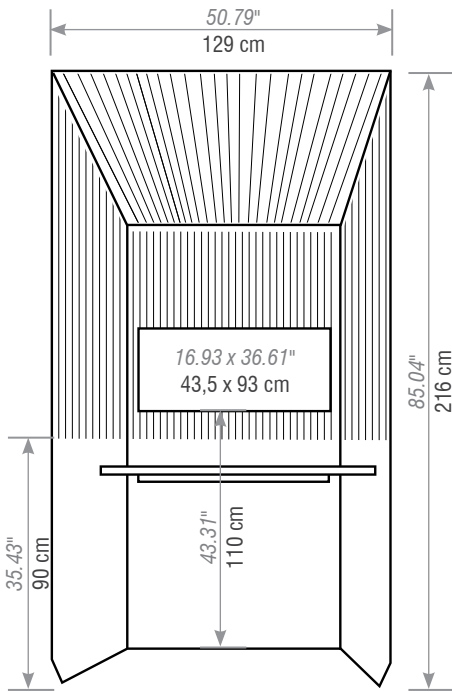

BuzziBooth | Useful Links

Price List

Warranty

Install. instructions

2D DWG

3D Sketchup

Questions? Don't hesitate to contact your local agent or distributor

BuzziBooth | Dimensions & Weight

	Size:	Height	Weight:
Standard	129 x 120 cm 50.79 x 47.24"	216 cm 85.04"	88 kg 194.01 lbs
transport crate incl. BuzziBooth	228,5 x 142,5 cm 89.76 x 55.91"	44 cm 17.32"	120,5 kg 265.66 lbs
lightboard	43,5 x 93 cm 16.93 x 36.61"		4,8 kg 10.58 lbs

BuzziBooth | Dimensions & Weight

	Depth:	Height	Weight:
upholstered worktop with cabletray	50 cm 19.69"	12 cm 4.72"	5,4 kg 11.90 lbs
laminated worktop flat - without cabletray	50 cm 19.69"	2 cm 0.79"	7,6 kg 16.76 lbs
worktop in Antwerp Oak with cabletray	50 cm 19.69"	12 cm 4.72"	10,3 kg 22.71 lbs
worktop in Antwerp Oak without cabletray	50 cm 19.69"	2 cm 0.79"	8 kg 17.64 lbs

	Size:	Height	Weight:
Standard	129 x 120 cm <i>50.79 x 47.24"</i>	234 cm <i>92.13"</i>	96 kg <i>211.64 lbs</i>
transport crate incl. BuzziBooth	204,5 x 251,5 cm <i>80.31 x 98.82"</i>	43 cm <i>16.93"</i>	120,5 kg <i>330.69 lbs</i>
lightboard	43,5 x 93 cm <i>16.93 x 36.61"</i>		4,8 kg <i>10.58 lbs</i>