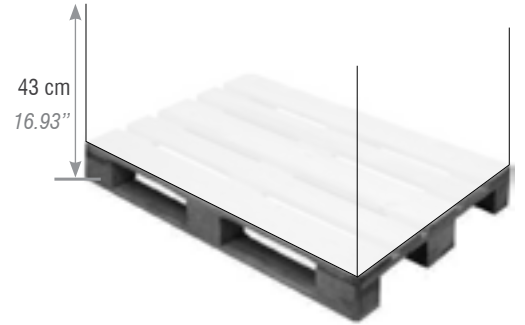

BuzziBooth Standing | Useful Links

Price List

Warranty

Install. instructions

2D DWG

3D Sketchup

Questions? Don't hesitate to contact your local agent or distributor

BuzziBooth Standing | Dimensions & Weight

	Size:	Height	Weight:
Standard	129 x 120 cm <i>50.79 x 47.24"</i>	234 cm <i>92.13"</i>	96 kg <i>211.64 lbs</i>
transport crate incl. BuzziBooth	204,5 x 251,5 cm <i>80.31 x 98.82"</i>	43 cm <i>16.93"</i>	120,5 kg <i>330.69 lbs</i>
lightboard	43,5 x 93 cm <i>16.93 x 36.61"</i>		4,8 kg <i>10.58 lbs</i>

BuzziBooth Standing | Dimensions & Weight

	Depth:	Height	Weight:
upholstered worktop with cabletray	50 cm 19.69"	12 cm 4.72"	5,4 kg 11.90 lbs
laminated worktop flat - without cabletray	50 cm 19.69"	2 cm 0.79"	7,6 kg 16.76 lbs
worktop in Antwerp Oak with cabletray	50 cm 19.69"	12 cm 4.72"	10,3 kg 22.71 lbs
worktop in Antwerp Oak without cabletray	50 cm 19.69"	2 cm 0.79"	8 kg 17.64 lbs