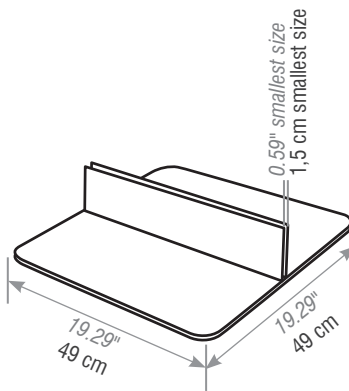

Weight floorplate:

9 kg
19.84 lbs