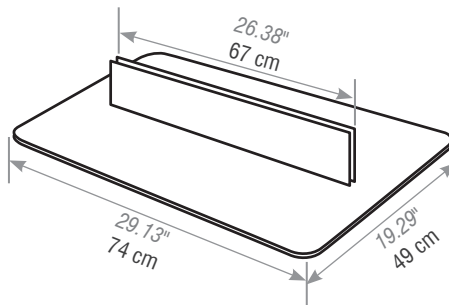

12,5 kg
27.56 lbs