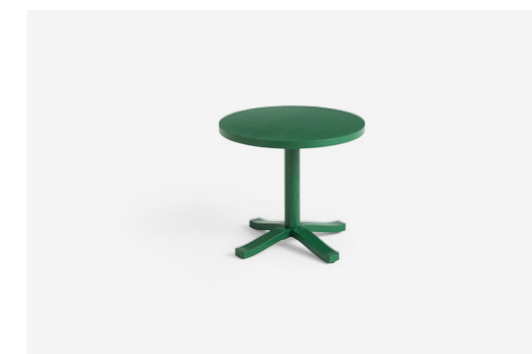

Pastis Coffee Table | Ø46 x H40 cm

Item no	Colour & Material
AB753-B578-AH52	Black ash
AB753-B578-AH53	Pine green ash
AB753-B578-AI01	WB lacquered oak
AB753-B578-AI02	WB lacquered walnut