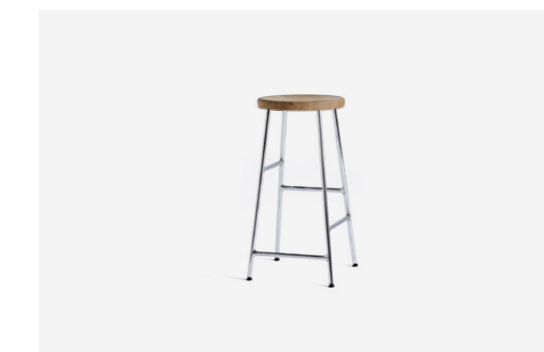

AAS 32 | High

Item no
AA006-A042-AA51-01UF

Colour & Material
White seat | WB lacquered oak base
Stainless steel footrest

Cornet Bar Stool

Cornet Bar Stool | Low

Item no	Colour & Material
AA583-A217	Oiled oak seat Soft black base
AA585-A217	Oiled oak seat Cream white base
AA587-A217	Oiled oak seat Chromed base
AA583-A218	Smoked oiled oak seat Soft black base
AA585-A218	Smoked oiled oak seat Cream white base
AA587-A218	Smoked oiled oak seat Chromed base
AA583-A216	Soft black oak seat Soft black base
AA587-A216	Soft black oak seat Chromed base