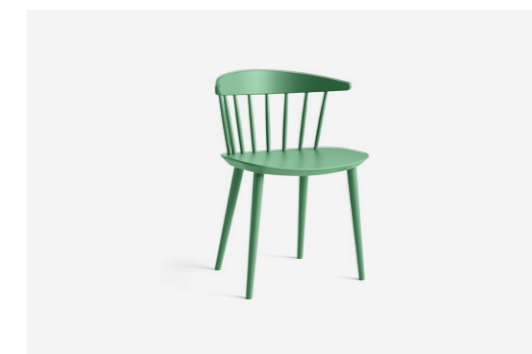

J104 Chair

Item no	Colour & Material
AA571-A208	Black beech
AA571-C921	Dark oiled oak
AA571-C455	Jade green beech
AA571-A213	Nature beech
AA571-A207	Oiled oak
AA571-C451	Sage beech
AA571-C456	Slate blue beech
AA571-B572	Warm grey beech
AA571-A210	WB lacquered oak
AA571-A209	White beech