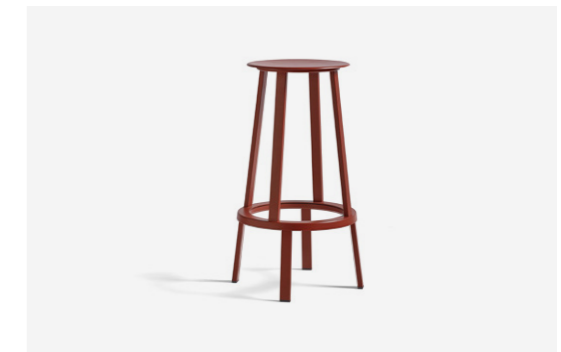

AAS 32 | High

Item no
AA006-A042-AA51-01UF

Colour & Material
White seat | WB lacquered oak base
Stainless steel footrest

Cornet Bar Stool

Cornet Bar Stool | Low

Item no	Colour & Material
AA583-A217	Oiled oak seat Soft black base
AA585-A217	Oiled oak seat Cream white base
AA587-A217	Oiled oak seat Chromed base
AA583-A218	Smoked oiled oak seat Soft black base
AA585-A218	Smoked oiled oak seat Cream white base
AA587-A218	Smoked oiled oak seat Chromed base
AA583-A216	Soft black oak seat Soft black base
AA587-A216	Soft black oak seat Chromed base

Cornet Bar Stool | High

Item no	Colour & Material
AA584-A217	Oiled solid oak seat Soft black base
AA586-A217	Oiled solid oak seat Cream white base
AA588-A217	Oiled solid oak seat Chromed base
AA584-A218	Smoked oiled oak seat Soft black base
AA586-A218	Smoked oiled oak seat Cream white base
AA588-A218	Smoked oiled oak seat Chromed base
AA584-A216	Soft black oak seat Soft black base
AA588-A216	Soft black oak seat Chromed base

Revolver

Revolver Bar Stool | Low

Item no	Colour
AA595-A219	Black
AA595-A220	Lava red
AA595-A221	Sky grey

Revolver Bar Stool | High

Item no	Colour
AA596-A219	Black
AA596-A220	Lava red
AA596-A221	Sky grey

Revolver Stool

Item no	Colour
AA597-A219	Black
AA597-A220	Lava red
AA597-A221	Sky grey

Rey Bar Stool

Rey Bar Stool

Item no	Colour & Material
With standard glider	
AB795-B589-AA51-01UF	Deep black beech
AB795-B601-AA51-01UF	Golden beech
AB795-B595-AA51-01UF	Scarlet red beech
AB795-B592-AA51-01UF	Slate blue beech
AB795-B604-AA51-01UF	Umber brown beech