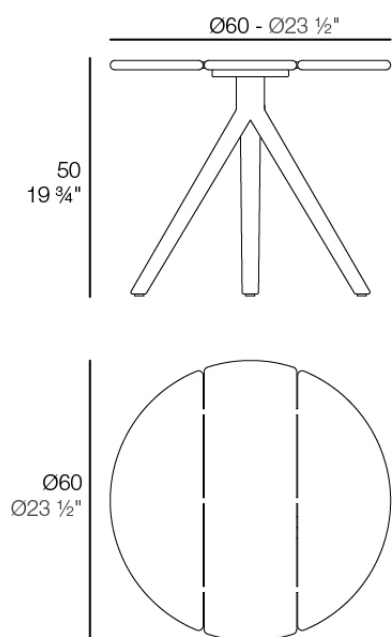

## Fusta side table ø60x50h

by Ramón Esteve

Fusta is a contemporary reinterpretation of wood. It doesn't imitate it — it translates it. It takes its warmth, its rhythm, and its connection to the landscape and carries them into a modern language designed to endure outdoors.

### Description

Weight: 5.8 Kg

FUSTA Mesa Baja Ø60  
FUSTA Low Table Ø23 1/2"  
Ref. 54878