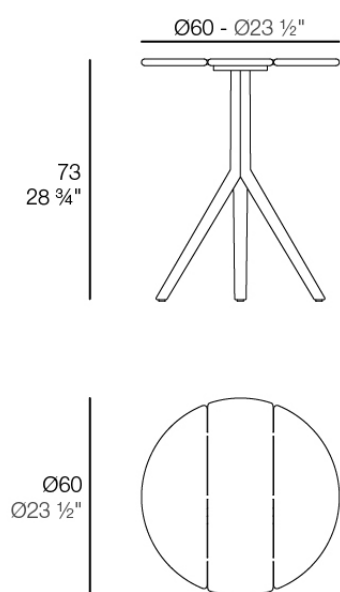

## Fusta side table ø60x73h

by Ramón Esteve

Fusta is a contemporary reinterpretation of wood. It doesn't imitate it — it translates it. It takes its warmth, its rhythm, and its connection to the landscape and carries them into a modern language designed to endure outdoors.

### Description

Weight: 6 Kg

FUSTA Mesa  $\text{Ø}60$   
FUSTA Table  $\text{Ø}23 \frac{1}{2}"$   
Ref. 54880