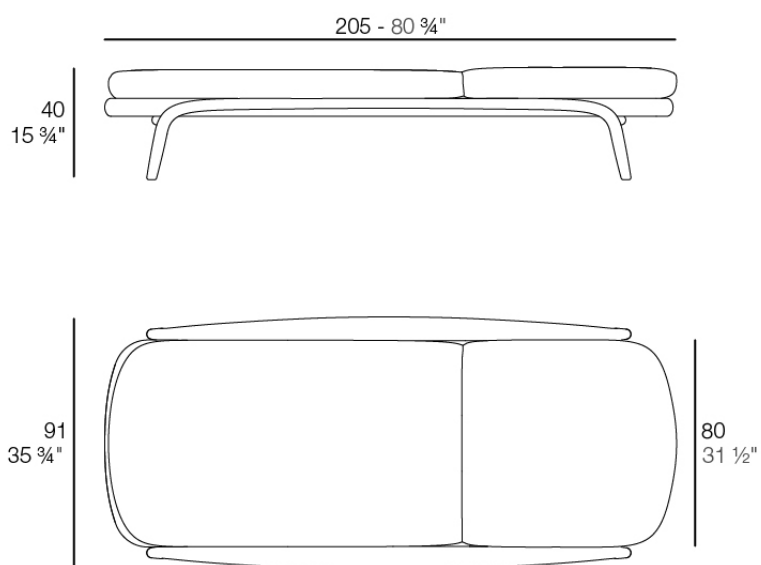

Info

Description

FUSTA Tumbona
FUSTA Sun Chaise
Ref. 54879